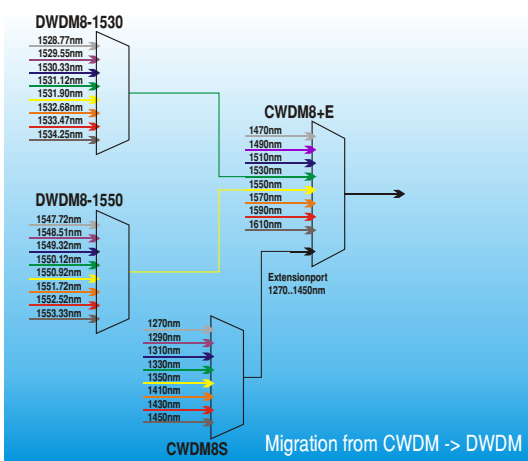

FiberMultiplier - CWDM/DWDM

Communication by light

Gesellschaft für optische Kommunikationssysteme mbH

Transmit new data applications to your remote sites without renting or deploying new fibers!

- ✓ Up to 30 channels over one singlemode fiber;
- ✓ CWDM and DWDM with one hardware platform;
- ✓ FLE-2700 “AnySpeed”:
Only one device for all applications up to 2700 Mbps;
- ✓ Pluggable SFP optics for CWDM and DWDM;
- ✓ Modular and scalable system design:
“Pay when you grow”;
- ✓ Extensive diagnostic e.g. permanent monitoring of every optical level;
- ✓ Web-based / SNMP management.