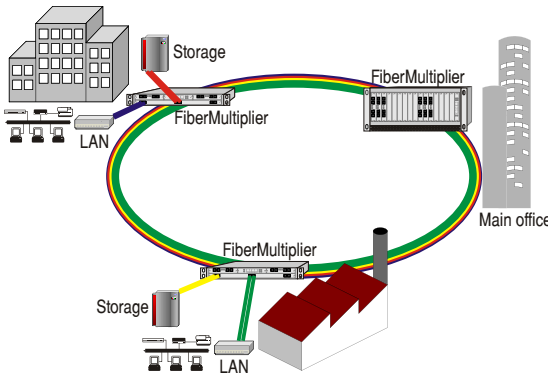

FiberMultiplier - CWDM/DWDM

Communication by light

Gesellschaft für optische Kommunikationssysteme mbH

Transmit new data applications to your remote sites without renting or deploying new fibers!

- ✓ Up to 30 channels over one singlemode fiber;
- ✓ CWDM and DWDM with one hardware platform;
- ✓ FLE-2700 “AnySpeed”:
Only one device for all applications up to 2700 Mbps;
- ✓ Pluggable SFP optics for CWDM and DWDM;
- ✓ Modular and scalable system design:
“Pay when you grow”;
- ✓ Extensive diagnostic e.g. permanent monitoring of every optical level;
- ✓ Web-based / SNMP management.